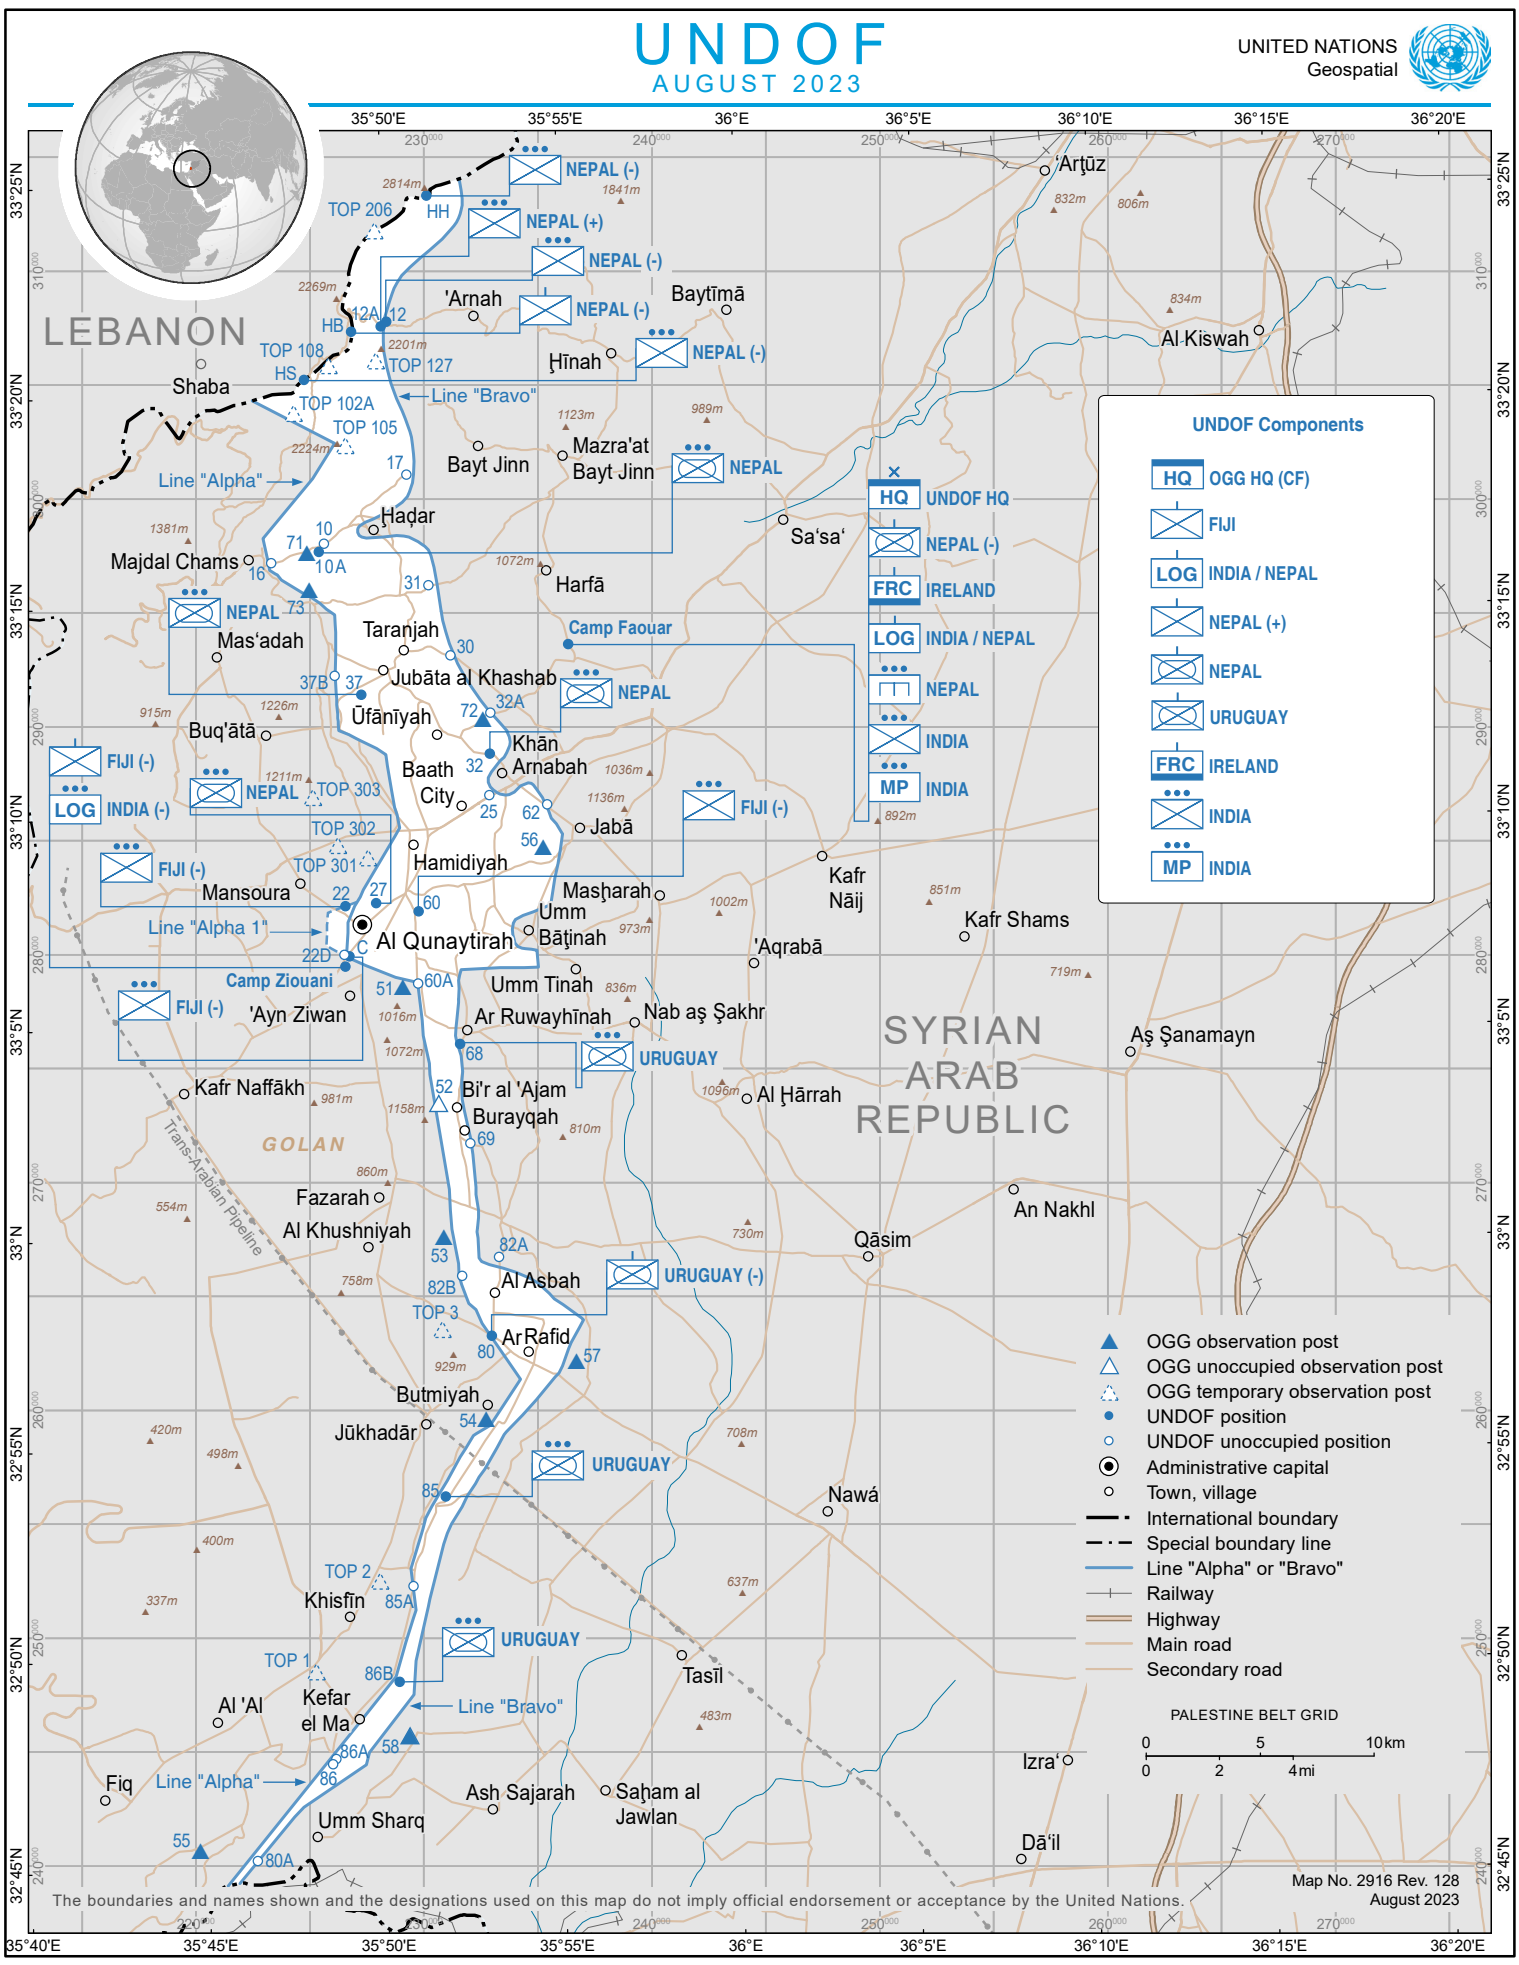

UNDOF

AUGUST 2023

LEBANON

SYRIAN ARAB REPUBLIC

GOLAN

UNDOF Components

-  OGG HQ (CF)
-  FIJI
-  LOG INDIA / NEPAL
-  NEPAL (+)
-  NEPAL
-  URUGUAY
-  FRC IRELAND
-  INDIA
-  MP INDIA

-  OGG observation post
-  OGG unoccupied observation post
-  OGG temporary observation post
-  UNDOF position
-  UNDOF unoccupied position
-  Administrative capital
-  Town, village
-  International boundary
-  Special boundary line
-  Line "Alpha" or "Bravo"
-  Railway
-  Highway
-  Main road
-  Secondary road

The boundaries and names shown and the designations used on this map do not imply official endorsement or acceptance by the United Nations.

Map No. 2916 Rev. 128 August 2023