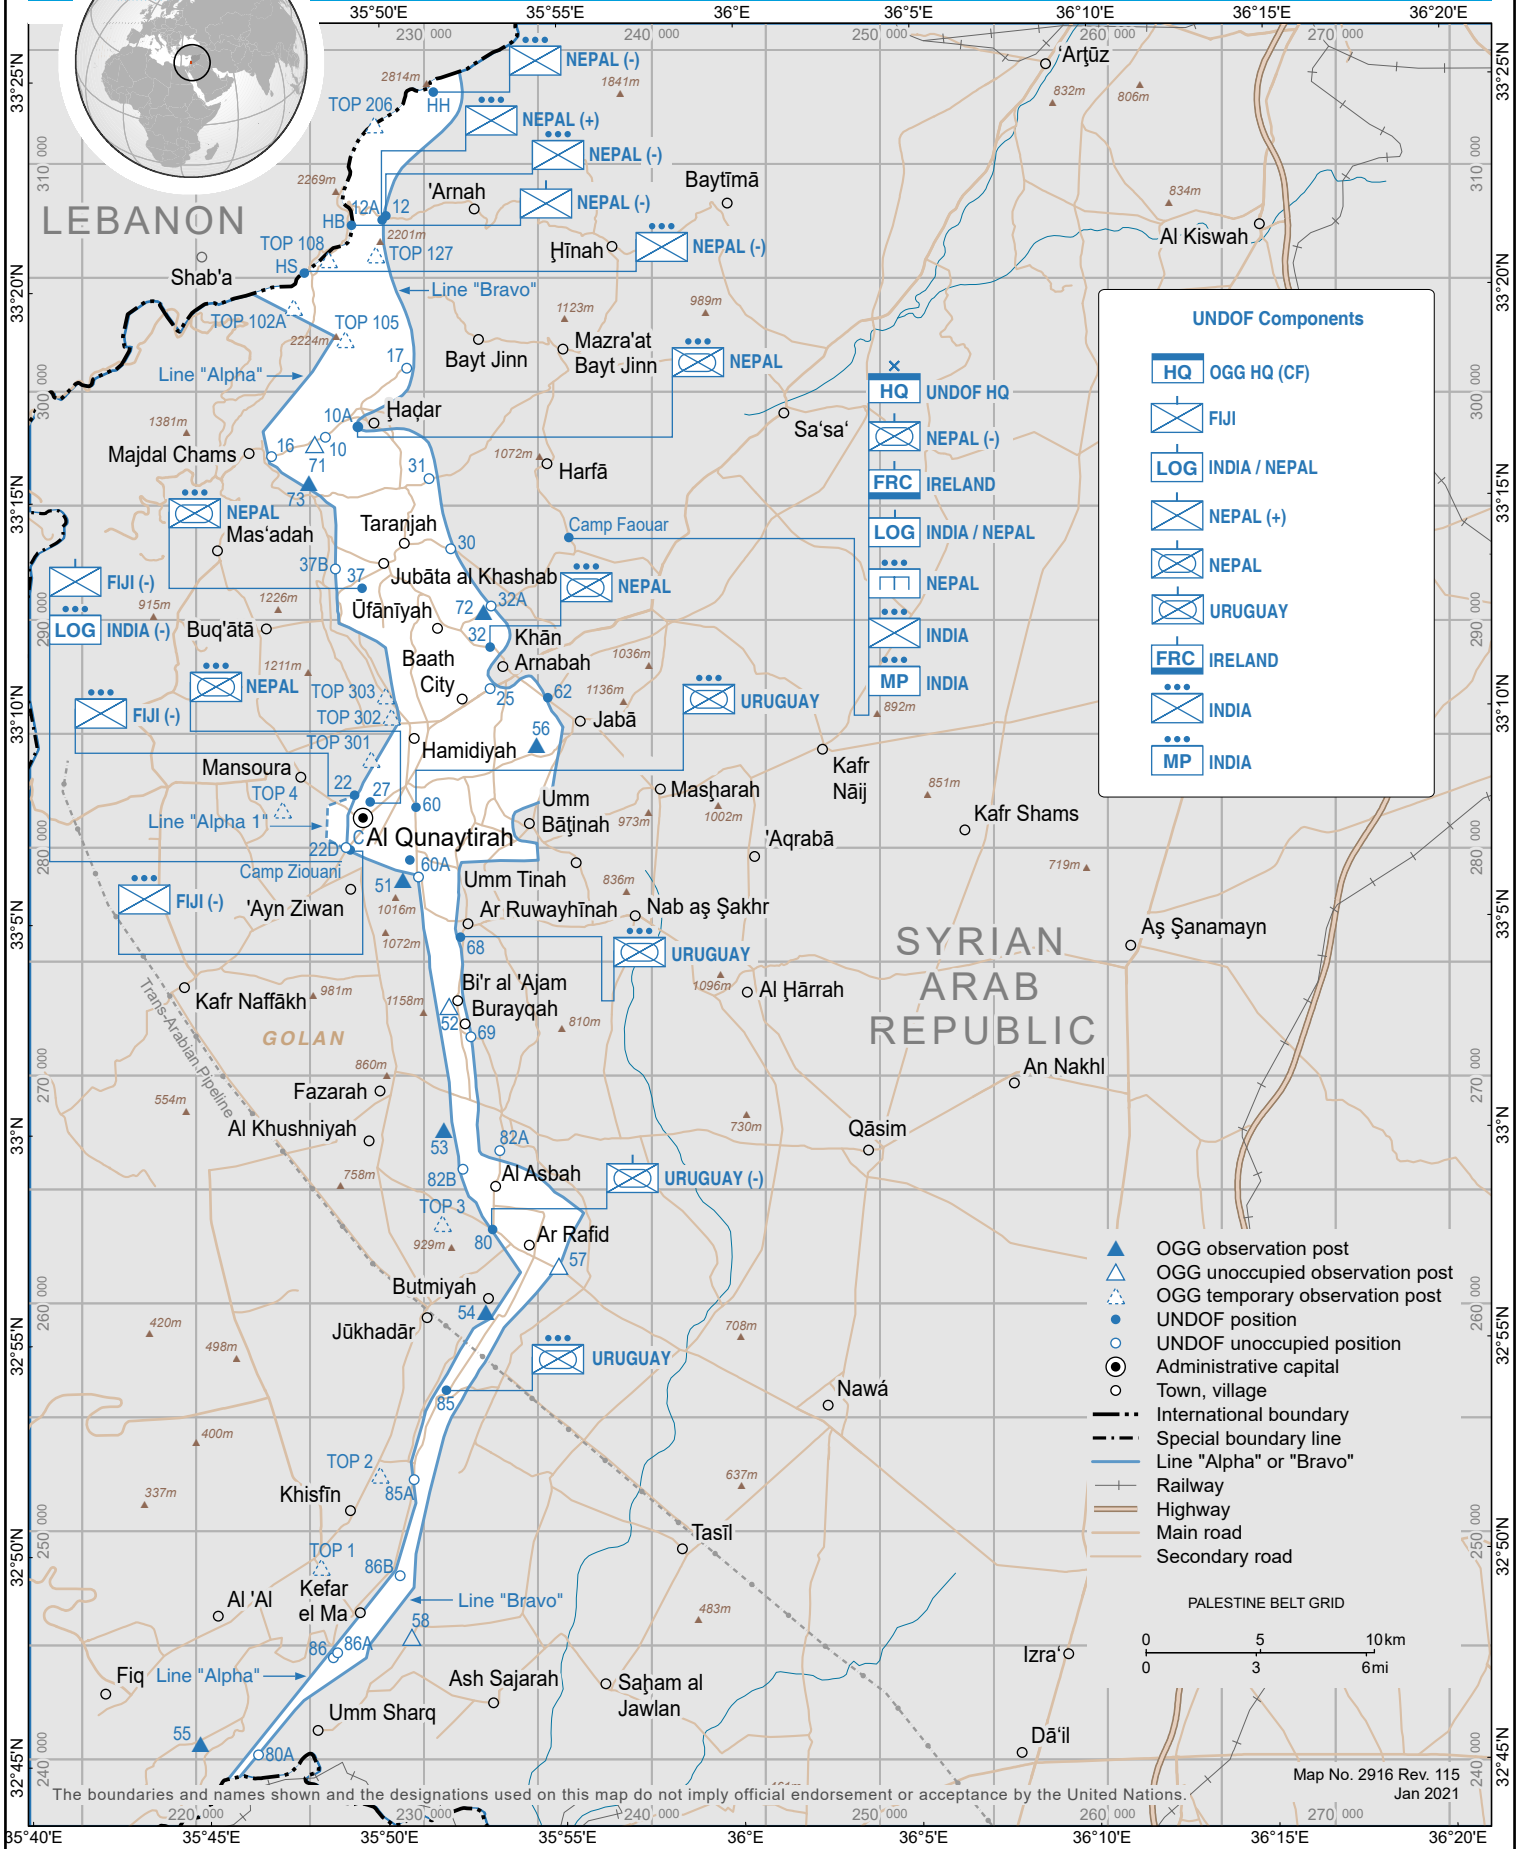

UNDOF

JANUARY 2021

UNITED NATIONS
Geospatial

UNDOF Components

- OGG HQ (CF)
- FIJI
- INDIA / NEPAL
- NEPAL (+)
- NEPAL
- URUGUAY
- IRELAND
- INDIA
- INDIA
- INDIA

- OGG observation post
- OGG unoccupied observation post
- OGG temporary observation post
- UNDOF position
- UNDOF unoccupied position
- Administrative capital
- Town, village
- International boundary
- Special boundary line
- Line "Alpha" or "Bravo"
- Railway
- Highway
- Main road
- Secondary road

The boundaries and names shown and the designations used on this map do not imply official endorsement or acceptance by the United Nations. Map No. 2916 Rev. 115 Jan 2021